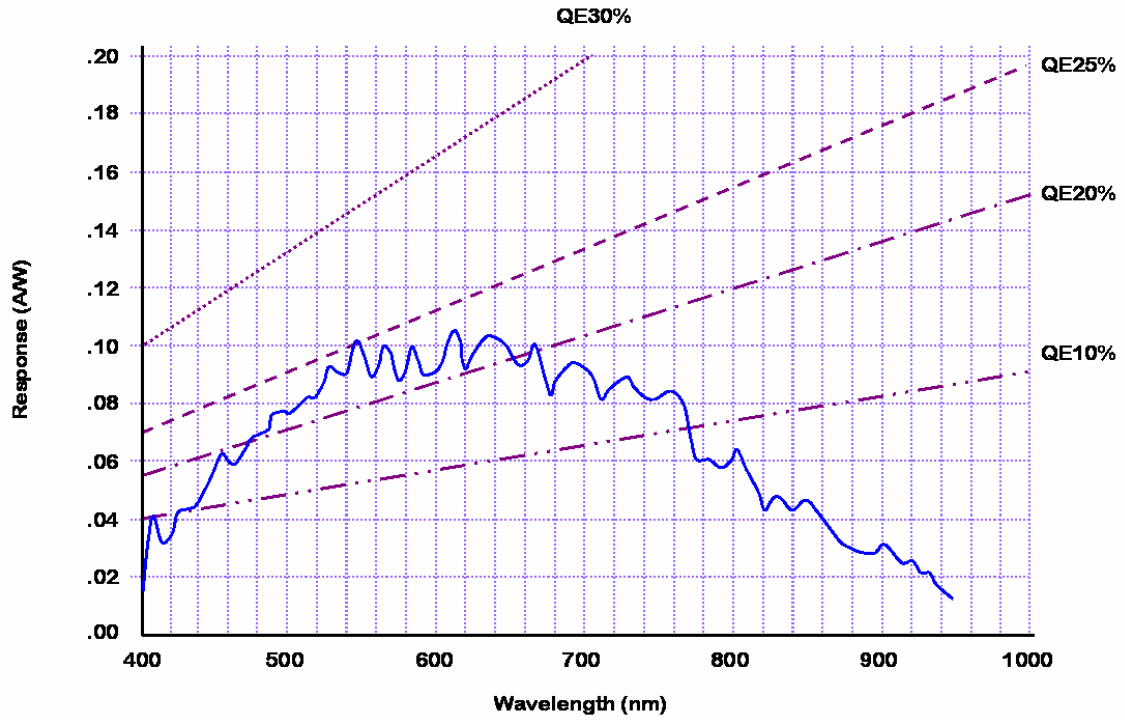

Phantom[®]

Spectral & Color Responses for Phantom Cameras

Revision 1.0.0
Dated: 07DEC2004

Vision Research, Inc.
100 Dey Road
Wayne New Jersey 07470
www.visionresearch.com

Contents

CONTENTS	I
PHANTOM V4.1	1
SPECTRAL RESPONSE CURVE	1
COLOR RESPONSE CURVE	1
PHANTOM V4.2	2
SPECTRAL RESPONSE CURVE	2
COLOR RESPONSE CURVE	2
PHANTOM V4.3	3
SPECTRAL RESPONSE CURVE	3
COLOR RESPONSE CURVE	3
PHANTOM V5.0	4
SPECTRAL RESPONSE CURVE	4
COLOR RESPONSE CURVE	4
PHANTOM V5.1	5
SPECTRAL RESPONSE CURVE	5
COLOR RESPONSE CURVE	5
PHANTOM V6.1	6
SPECTRAL RESPONSE CURVE	6
COLOR RESPONSE CURVE	6
PHANTOM V6.2	7
SPECTRAL RESPONSE CURVE	7
COLOR RESPONSE CURVE	7
PHANTOM V7.0	8
SPECTRAL RESPONSE CURVE	8
COLOR RESPONSE CURVE	8
PHANTOM V9.0	9
SPECTRAL RESPONSE CURVE	9
COLOR RESPONSE CURVE	9

Phantom v4.1

Spectral Response Curve

Color Response Curve

Phantom v4.2

Spectral Response Curve

Color Response Curve

Phantom v4.3

Spectral Response Curve