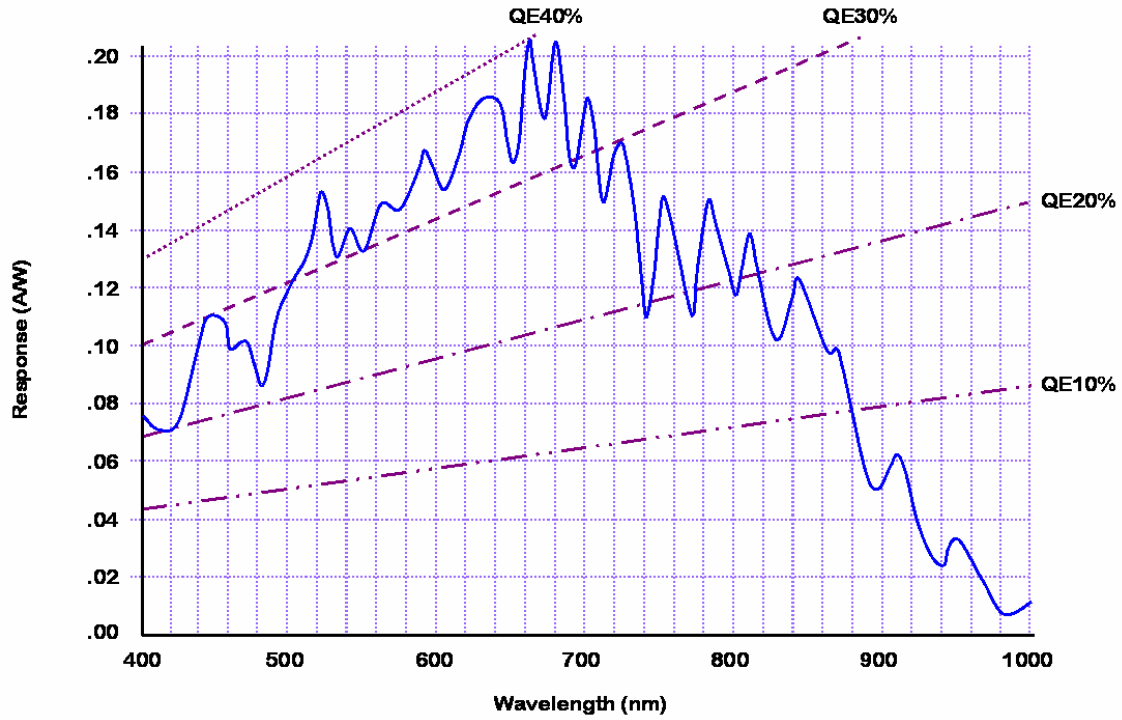

Phantom[®]

Spectral & Color Responses for Phantom Cameras

Revision 1.0.0
Dated: 07DEC2004

Vision Research, Inc.
100 Dey Road
Wayne New Jersey 07470
www.visionresearch.com

Contents

CONTENTS	I
PHANTOM V4.1	1
SPECTRAL RESPONSE CURVE	1
COLOR RESPONSE CURVE	1
PHANTOM V4.2	2
SPECTRAL RESPONSE CURVE	2
COLOR RESPONSE CURVE	2
PHANTOM V4.3	3
SPECTRAL RESPONSE CURVE	3
COLOR RESPONSE CURVE	3
PHANTOM V5.0	4
SPECTRAL RESPONSE CURVE	4
COLOR RESPONSE CURVE	4
PHANTOM V5.1	5
SPECTRAL RESPONSE CURVE	5
COLOR RESPONSE CURVE	5
PHANTOM V6.1	6
SPECTRAL RESPONSE CURVE	6
COLOR RESPONSE CURVE	6
PHANTOM V6.2	7
SPECTRAL RESPONSE CURVE	7
COLOR RESPONSE CURVE	7
PHANTOM V7.0	8
SPECTRAL RESPONSE CURVE	8
COLOR RESPONSE CURVE	8
PHANTOM V9.0	9
SPECTRAL RESPONSE CURVE	9
COLOR RESPONSE CURVE	9

Phantom v4.1

Spectral Response Curve

Color Response Curve

Phantom v4.2

Spectral Response Curve

Color Response Curve

Phantom v4.3

Spectral Response Curve