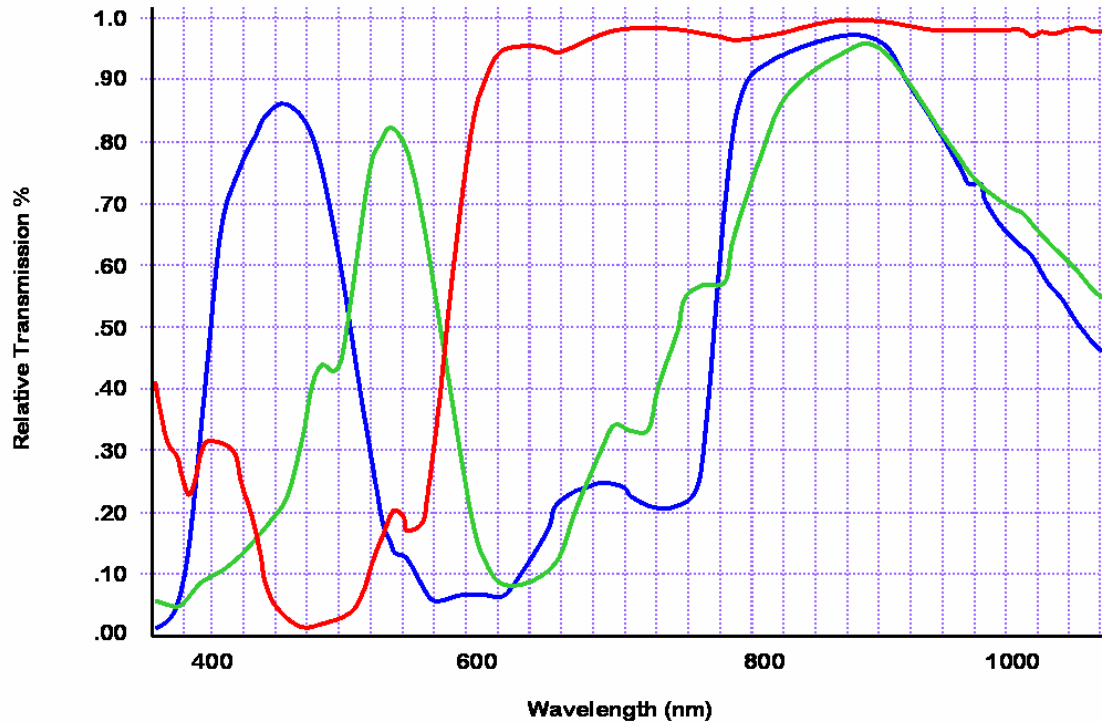

Phantom[®]

Spectral & Color Responses for Phantom Cameras

Revision 1.0.0
Dated: 07DEC2004

Vision Research, Inc.
100 Dey Road
Wayne New Jersey 07470
www.visionresearch.com

Contents

CONTENTS	I
PHANTOM V4.1	1
SPECTRAL RESPONSE CURVE	1
COLOR RESPONSE CURVE	1
PHANTOM V4.2	2
SPECTRAL RESPONSE CURVE	2
COLOR RESPONSE CURVE	2
PHANTOM V4.3	3
SPECTRAL RESPONSE CURVE	3
COLOR RESPONSE CURVE	3
PHANTOM V5.0	4
SPECTRAL RESPONSE CURVE	4
COLOR RESPONSE CURVE	4
PHANTOM V5.1	5
SPECTRAL RESPONSE CURVE	5
COLOR RESPONSE CURVE	5
PHANTOM V6.1	6
SPECTRAL RESPONSE CURVE	6
COLOR RESPONSE CURVE	6
PHANTOM V6.2	7
SPECTRAL RESPONSE CURVE	7
COLOR RESPONSE CURVE	7
PHANTOM V7.0	8
SPECTRAL RESPONSE CURVE	8
COLOR RESPONSE CURVE	8
PHANTOM V9.0	9
SPECTRAL RESPONSE CURVE	9
COLOR RESPONSE CURVE	9

Phantom v4.1

Spectral Response Curve

Color Response Curve

Phantom v4.2

Spectral Response Curve

Color Response Curve

Phantom v4.3

Spectral Response Curve

Color Response Curve

Phantom v5.0

Spectral Response Curve

Color Response Curve

Phantom v5.1

Spectral Response Curve

Color Response Curve

Phantom v6.1

Spectral Response Curve

Color Response Curve

Phantom v6.2

Spectral Response Curve

Color Response Curve

Phantom v7.0

Spectral Response Curve

Color Response Curve