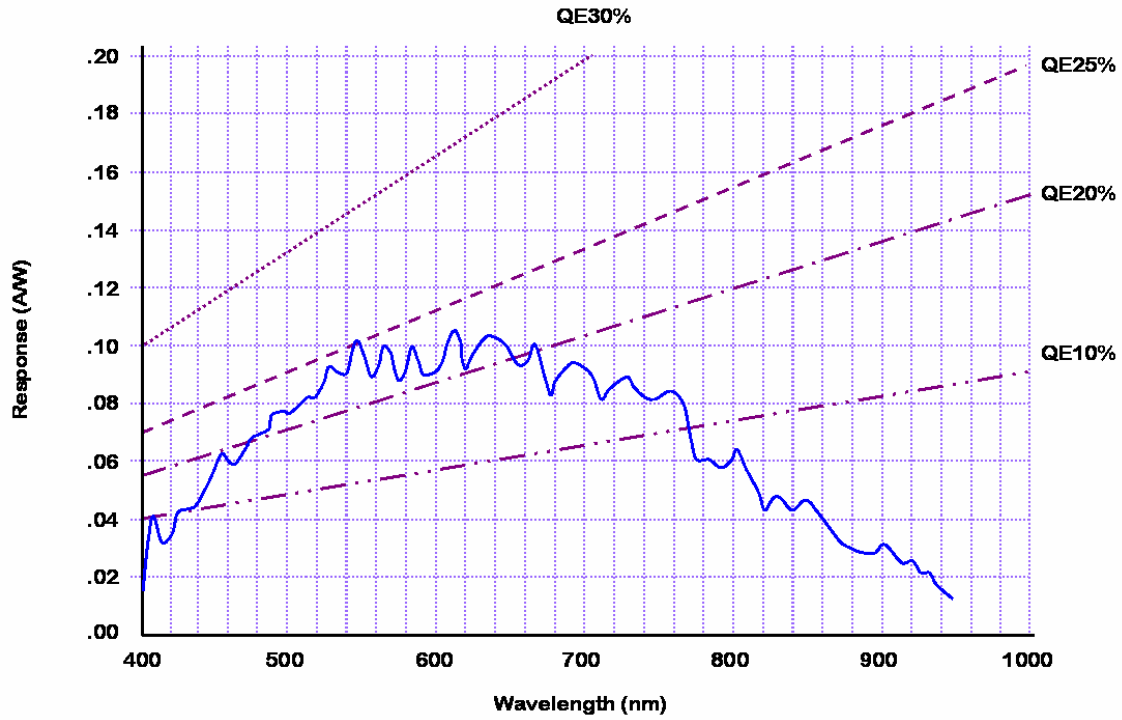

Phantom v5.0

Spectral Response Curve