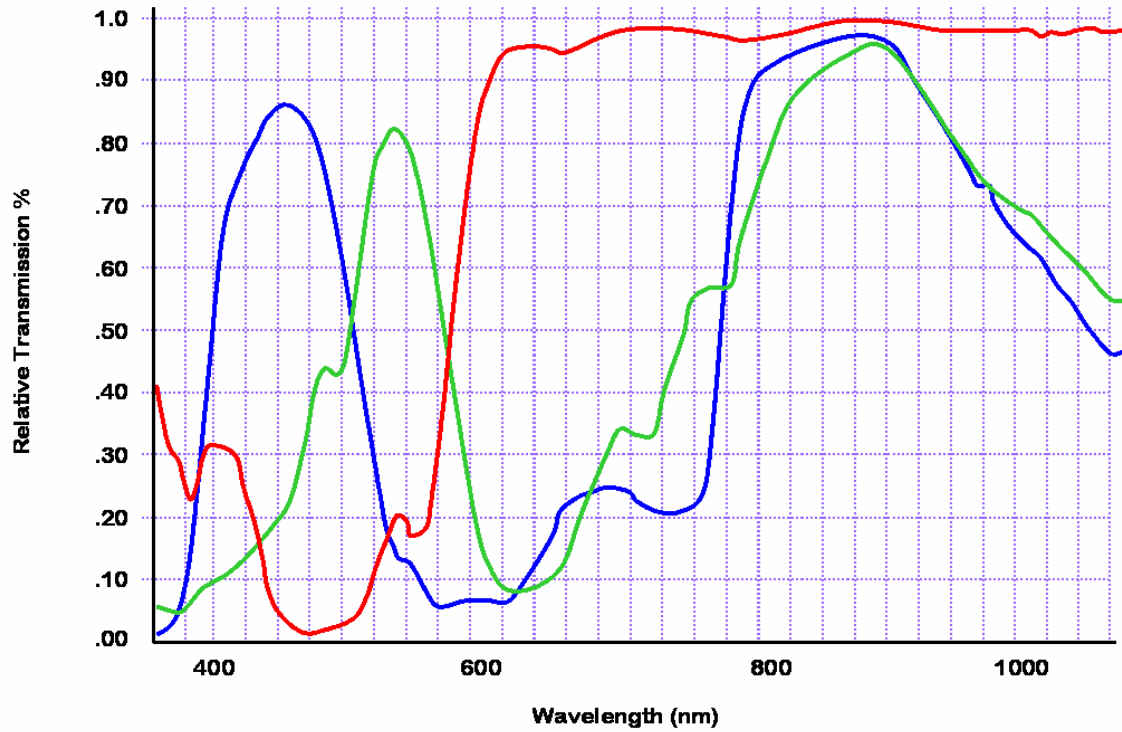

Phantom[®]

Spectral & Color Responses for Phantom Cameras

Revision 1.0.0
Dated: 07DEC2004

Vision Research, Inc.
100 Dey Road
Wayne New Jersey 07470
www.visionresearch.com

Contents

CONTENTS	I
PHANTOM V4.1	1
SPECTRAL RESPONSE CURVE	1
COLOR RESPONSE CURVE	1
PHANTOM V4.2	2
SPECTRAL RESPONSE CURVE	2
COLOR RESPONSE CURVE	2
PHANTOM V4.3	3
SPECTRAL RESPONSE CURVE	3
COLOR RESPONSE CURVE	3
PHANTOM V5.0	4
SPECTRAL RESPONSE CURVE	4
COLOR RESPONSE CURVE	4
PHANTOM V5.1	5
SPECTRAL RESPONSE CURVE	5
COLOR RESPONSE CURVE	5
PHANTOM V6.1	6
SPECTRAL RESPONSE CURVE	6
COLOR RESPONSE CURVE	6
PHANTOM V6.2	7
SPECTRAL RESPONSE CURVE	7
COLOR RESPONSE CURVE	7
PHANTOM V7.0	8
SPECTRAL RESPONSE CURVE	8
COLOR RESPONSE CURVE	8
PHANTOM V9.0	9
SPECTRAL RESPONSE CURVE	9
COLOR RESPONSE CURVE	9

Phantom v4.1

Spectral Response Curve

Color Response Curve

Phantom v4.2

Spectral Response Curve

Color Response Curve

Phantom v4.3

Spectral Response Curve

Color Response Curve

Phantom v5.0

Spectral Response Curve

Color Response Curve

Phantom v5.1

Spectral Response Curve

Color Response Curve

Phantom v6.1

Spectral Response Curve

Color Response Curve

Phantom v6.2

Spectral Response Curve

Color Response Curve

Phantom v7.0

Spectral Response Curve

Color Response Curve