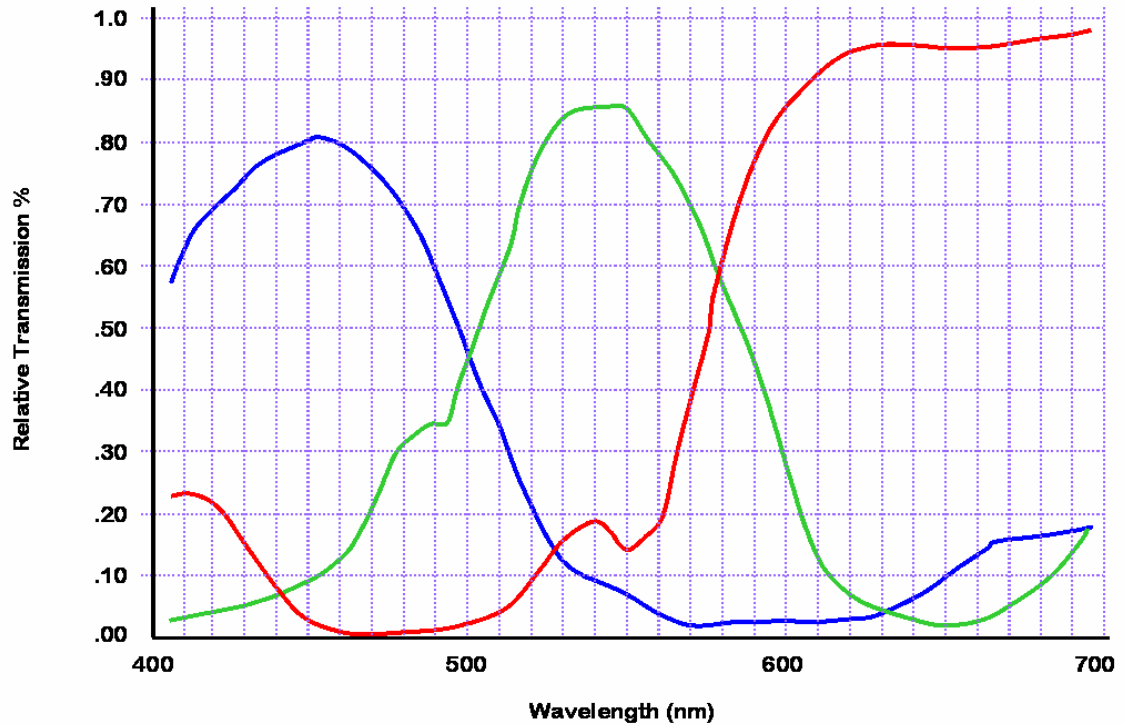

Phantom[®]

Spectral & Color Responses for Phantom Cameras

Revision 1.0.0
Dated: 07DEC2004

Vision Research, Inc.
100 Dey Road
Wayne New Jersey 07470
www.visionresearch.com

Contents

CONTENTS	I
PHANTOM V4.1	1
SPECTRAL RESPONSE CURVE	1
COLOR RESPONSE CURVE	1
PHANTOM V4.2	2
SPECTRAL RESPONSE CURVE	2
COLOR RESPONSE CURVE	2
PHANTOM V4.3	3
SPECTRAL RESPONSE CURVE	3
COLOR RESPONSE CURVE	3
PHANTOM V5.0	4
SPECTRAL RESPONSE CURVE	4
COLOR RESPONSE CURVE	4
PHANTOM V5.1	5
SPECTRAL RESPONSE CURVE	5
COLOR RESPONSE CURVE	5
PHANTOM V6.1	6
SPECTRAL RESPONSE CURVE	6
COLOR RESPONSE CURVE	6
PHANTOM V6.2	7
SPECTRAL RESPONSE CURVE	7
COLOR RESPONSE CURVE	7
PHANTOM V7.0	8
SPECTRAL RESPONSE CURVE	8
COLOR RESPONSE CURVE	8
PHANTOM V9.0	9
SPECTRAL RESPONSE CURVE	9
COLOR RESPONSE CURVE	9

Phantom v4.1

Spectral Response Curve

Color Response Curve

Phantom v4.2

Spectral Response Curve

Color Response Curve

Phantom v4.3

Spectral Response Curve

Color Response Curve

Phantom v5.0

Spectral Response Curve

Color Response Curve

Phantom v5.1

Spectral Response Curve

Color Response Curve

Phantom v6.1

Spectral Response Curve

Color Response Curve

Phantom v6.2

Spectral Response Curve

Color Response Curve

Phantom v7.0

Spectral Response Curve

Color Response Curve